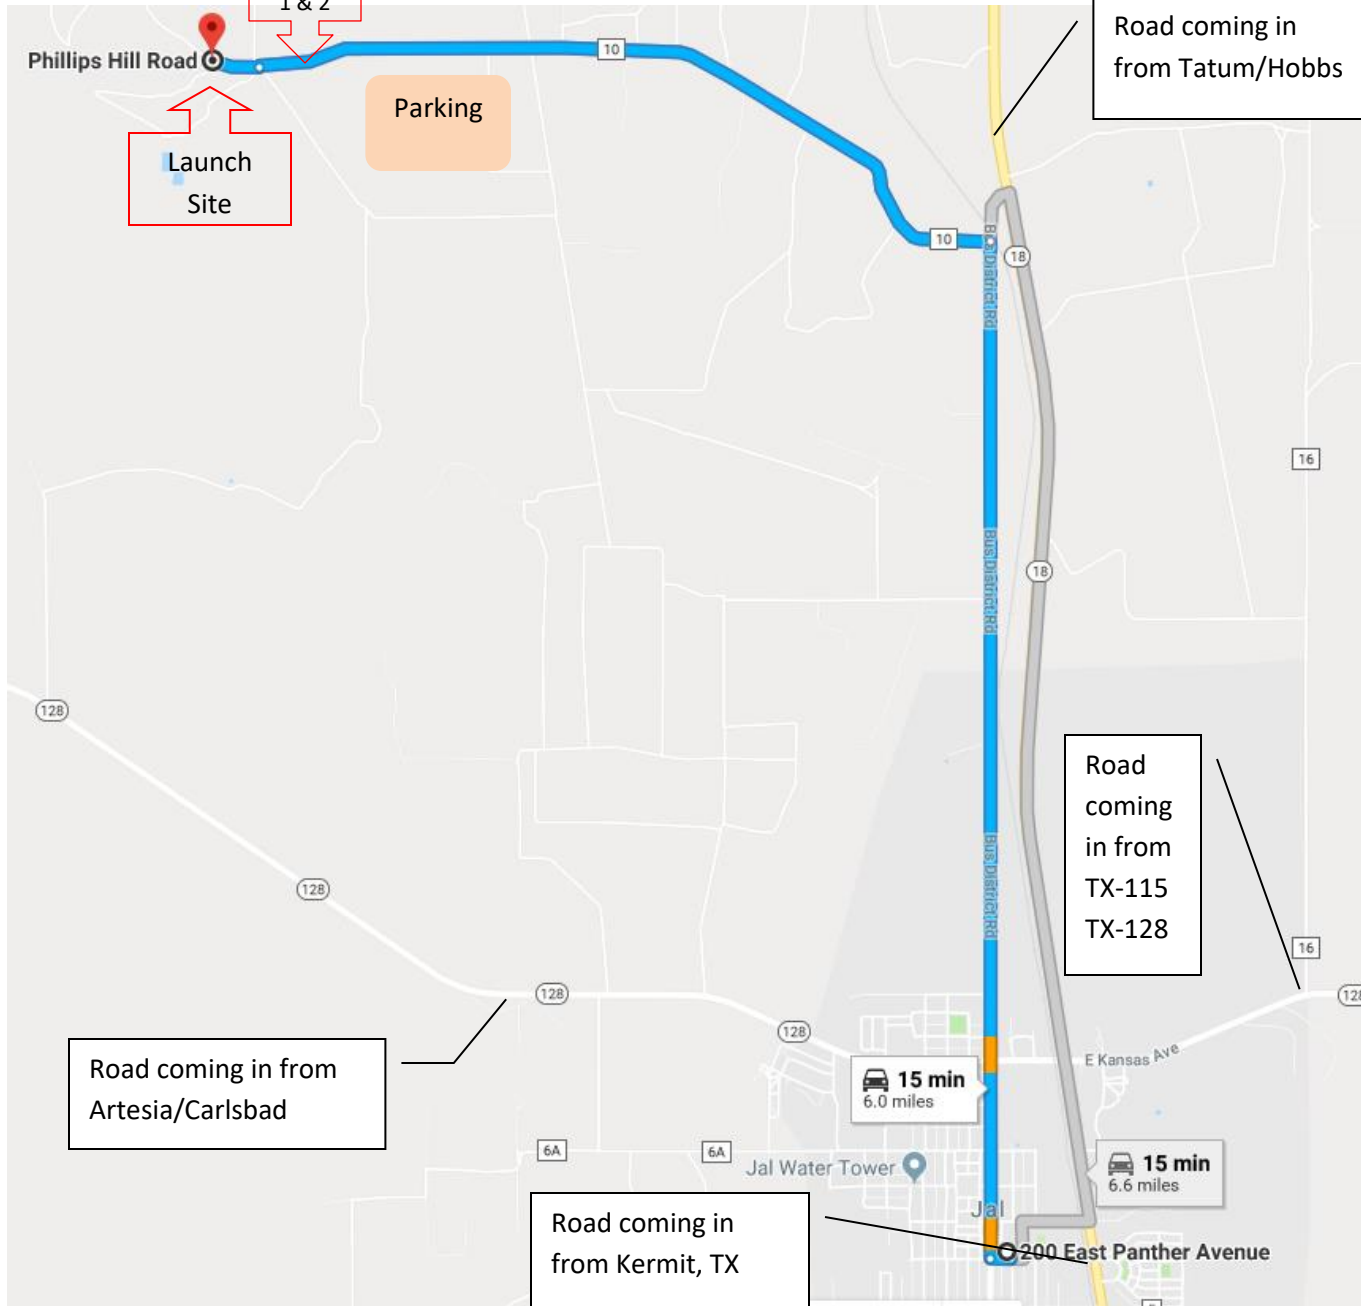

Directions to Systems Go New Mexico 2024 Launch Site

Directions to Stage 1 & 2 and Launch Site

Stage 1 Check-In and Stage 2 Safety Checks will be out at the launch site. From Stage 2 rocket teams will walk directly to Stage 3, then down to the Launch Pad to load rocket onto launch rail and get a picture taken.

Please have students bring snacks and water.

Check-in at Stage 1 opens at 6:00am.

LAUNCH SCHEDULE

Tuesday, April 23, 2024

Dexter High School
Goddard High School
Jal High School
Hobbs High School
Cloudcroft High School

Wednesday, April 24, 2024

Grady High School
Dora High School
Lake Arthur High School
Hagerman High School
Logan High School
Van Horn High School
New Tech Odessa